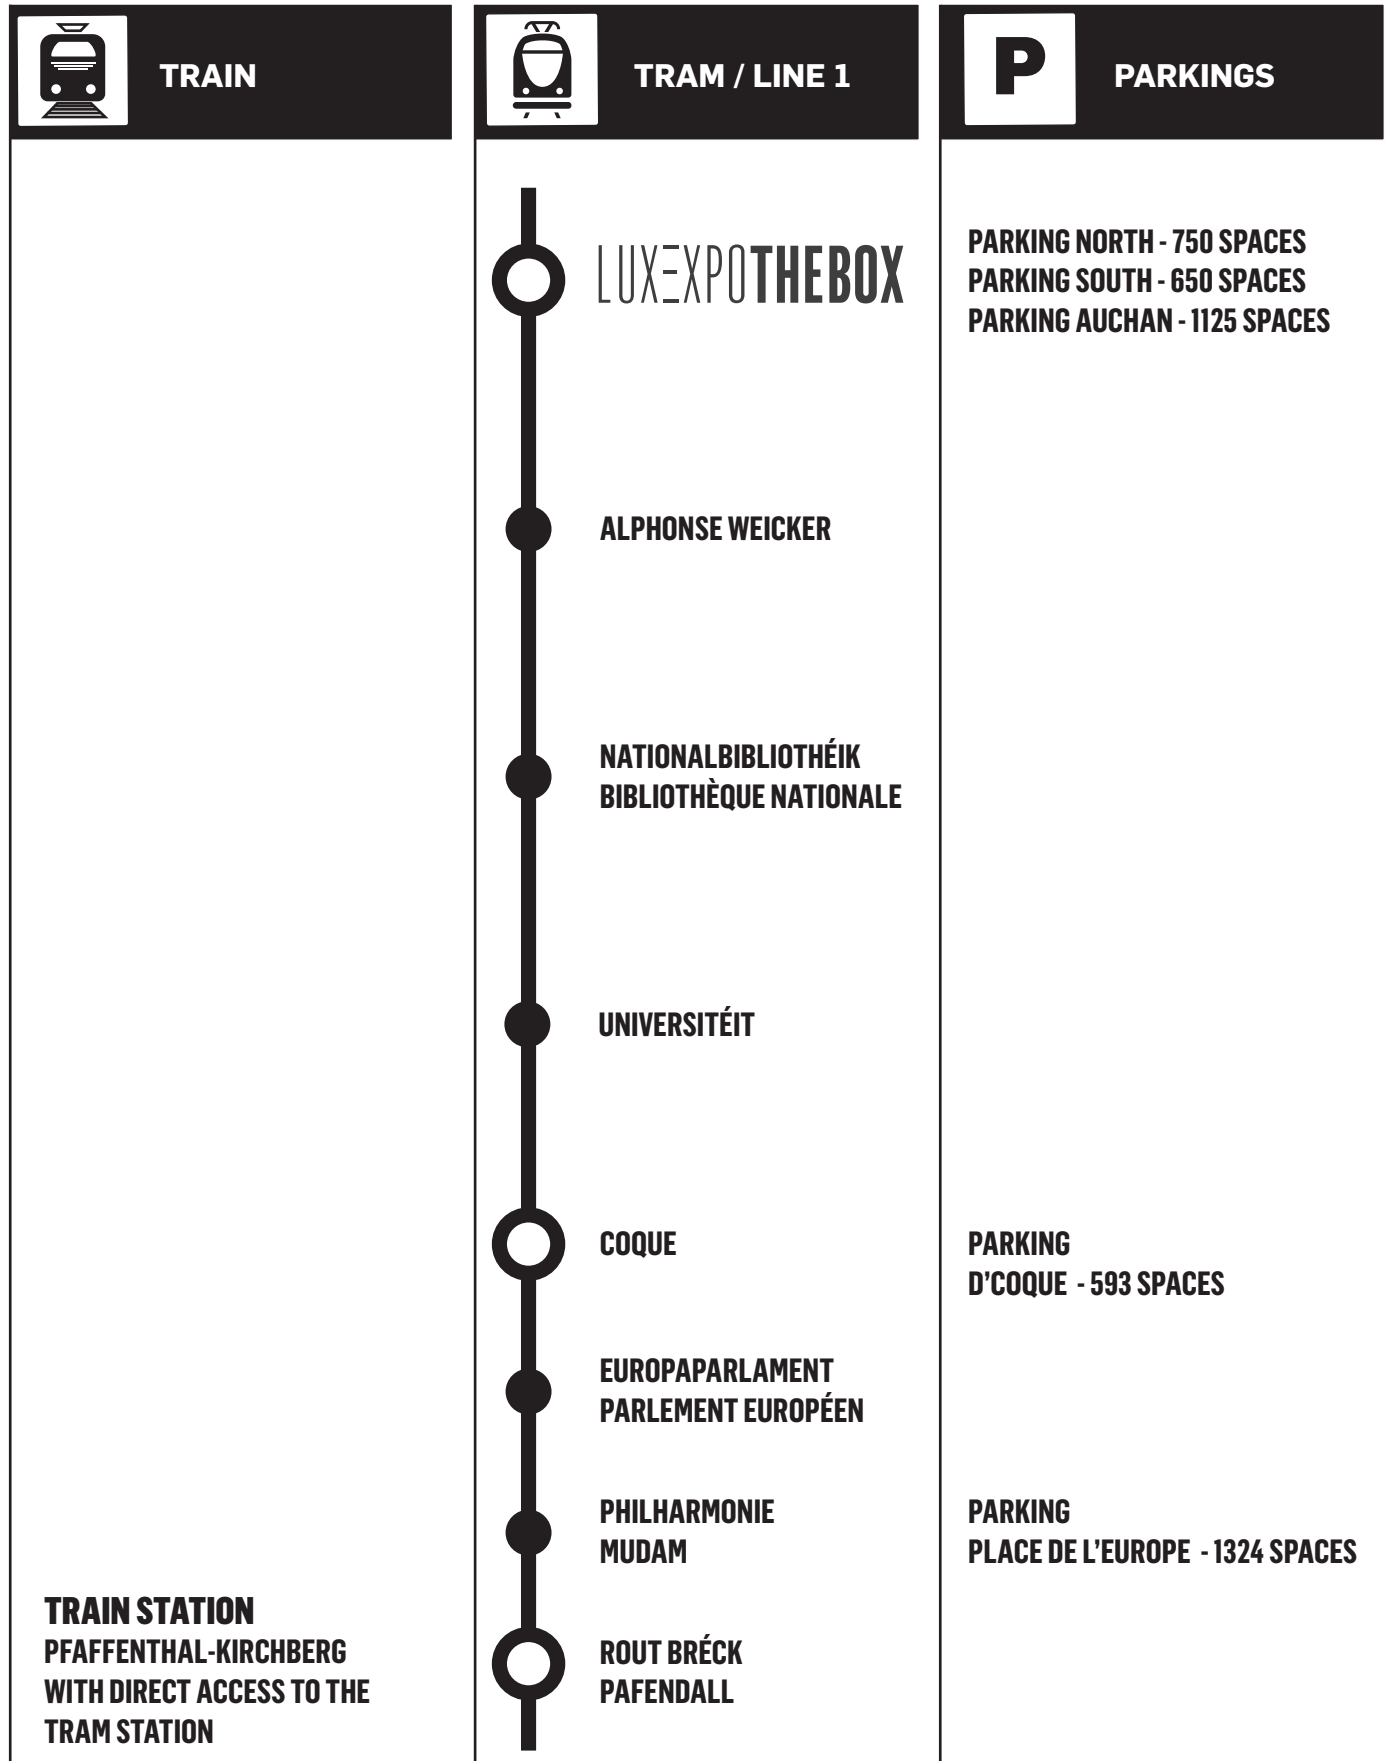

PUBLIC TRANSPORT ACCESS PLAN

[DOWNLOAD THE PUBLIC BUS SCHEDULES HERE](#)

TRAIN STATION
PFAFFENTHAL-KIRCHBERG
WITH DIRECT ACCESS TO THE
TRAM STATION